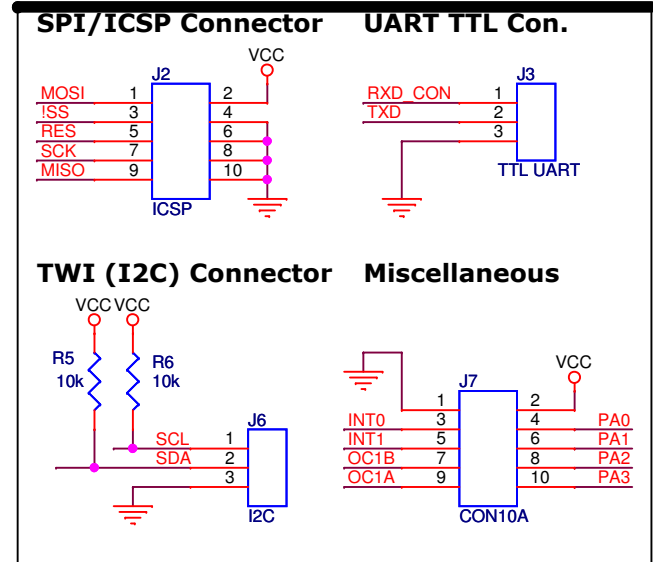

MultiBoard2 - Main - C. Dünweber (2010)

Title		
MultiBoard2 - Main - C. Dünweber (2010)		
Size	Document Number	Rev
A4	1/2	1.0
Date:	Thursday, April 29, 2010	Sheet 1 of 1