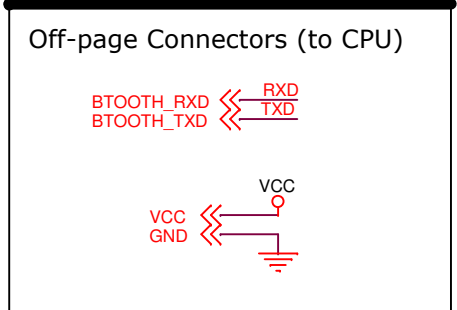

Title		
MultiBoard2 - Bluetooth - C. Dünweber (2010)		
Size	Document Number	Rev
A4	2/2	1.0
Date:	Monday, February 01, 2010	Sheet 1 of 1