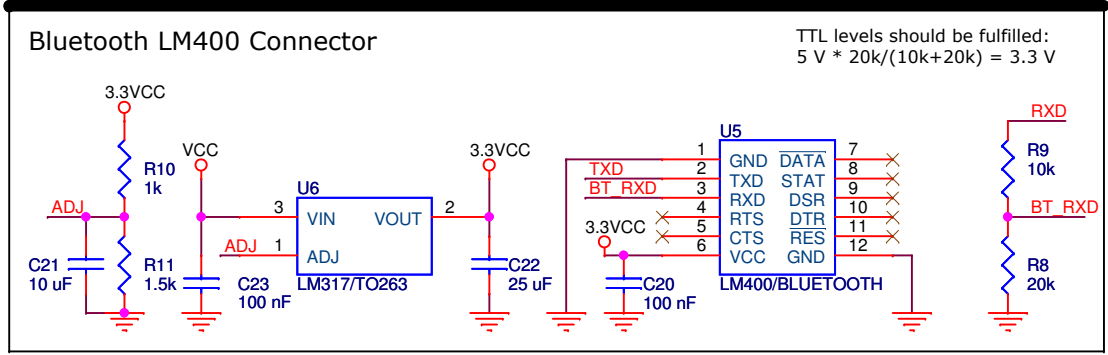

Title		
MultiBoard2 - Bluetooth - C. Dünweber (2010)		
Size	Document Number	Rev
A4	2/2	1.0
Date:	Monday, February 01, 2010	Sheet 1 of 1