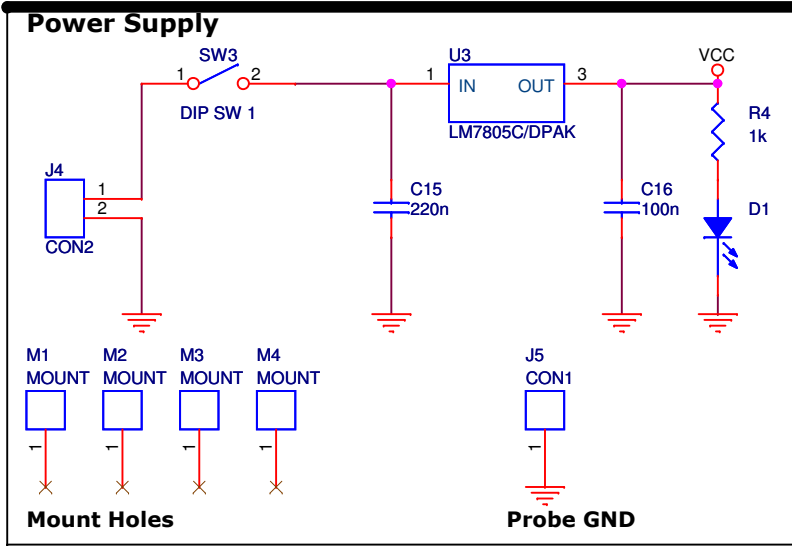

MultiBoard2 - Main - C. Dünweber (2010)

Title		
MultiBoard2 - Main - C. Dünweber (2010)		
Size	Document Number	Rev
A4	1/2	1.0
Date:	Thursday, April 29, 2010	Sheet 1 of 1