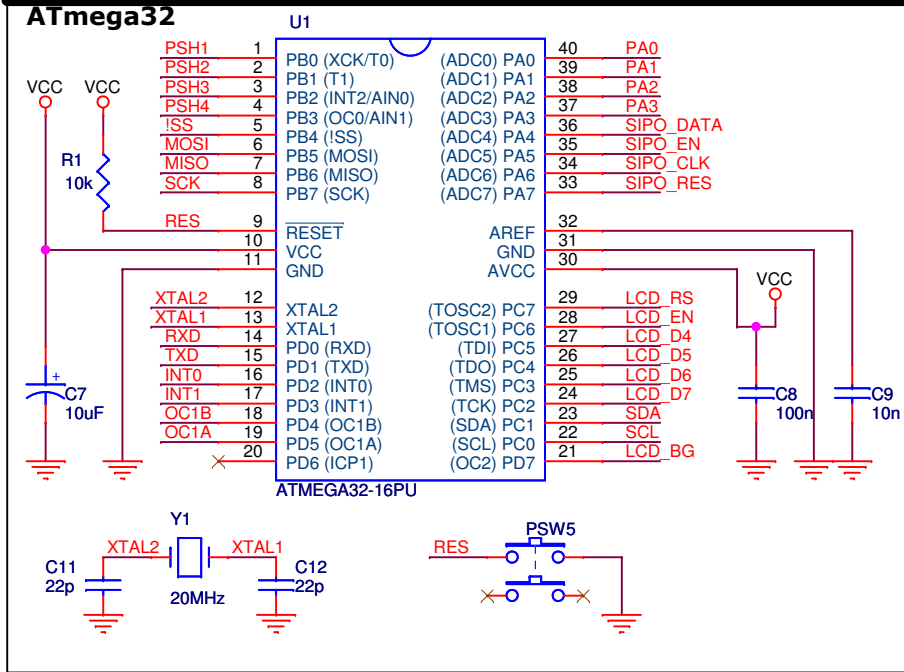

MultiBoard2 - Main - C. Dünweber (2010)

Title		
MultiBoard2 - Main - C. Dünweber (2010)		
Size	Document Number	Rev
A4	1/2	1.0
Date:	Thursday, April 29, 2010	Sheet 1 of 1

MultiBoard2 - Bluetooth - C. Dünweber (2010)

Title		
MultiBoard2 - Bluetooth - C. Dünweber (2010)		
Size	Document Number	Rev
A4	2/2	1.0
Date:	Monday, February 01, 2010	Sheet 1 of 1