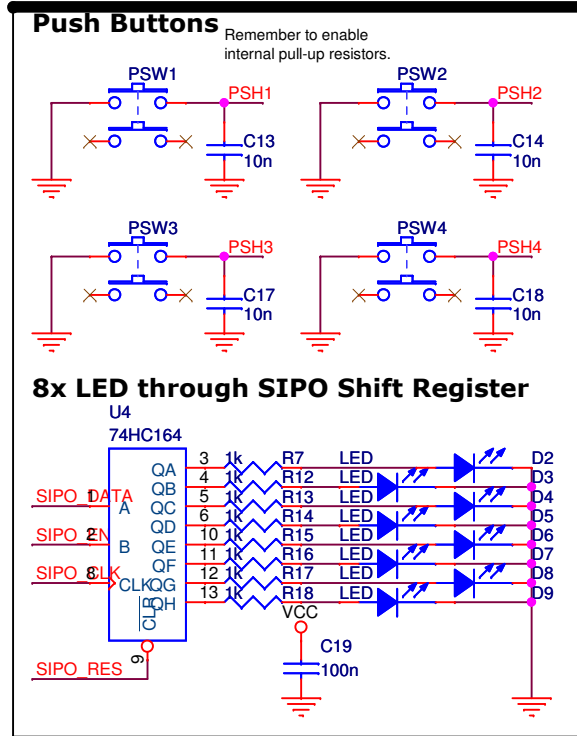

MultiBoard2 - Main - C. Dünweber (2010)

Title		
MultiBoard2 - Main - C. Dünweber (2010)		
Size	Document Number	Rev
A4	1/2	1.0
Date:	Thursday, April 29, 2010	Sheet 1 of 1

MultiBoard2 - Bluetooth - C. Dünweber (2010)

Title		
MultiBoard2 - Bluetooth - C. Dünweber (2010)		
Size	Document Number	Rev
A4	2/2	1.0
Date:	Monday, February 01, 2010	Sheet 1 of 1