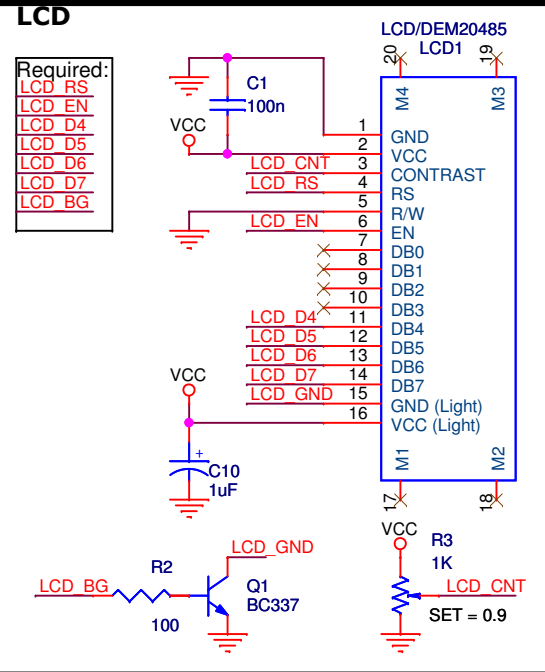

MultiBoard2 - Main - C. Dünweber (2010)

Title		
MultiBoard2 - Main - C. Dünweber (2010)		
Size	Document Number	Rev
A4	1/2	1.0
Date:	Thursday, April 29, 2010	Sheet 1 of 1

MultiBoard2 - Bluetooth - C. Dünweber (2010)

Title		
MultiBoard2 - Bluetooth - C. Dünweber (2010)		
Size	Document Number	Rev
A4	2/2	1.0
Date:	Monday, February 01, 2010	Sheet 1 of 1