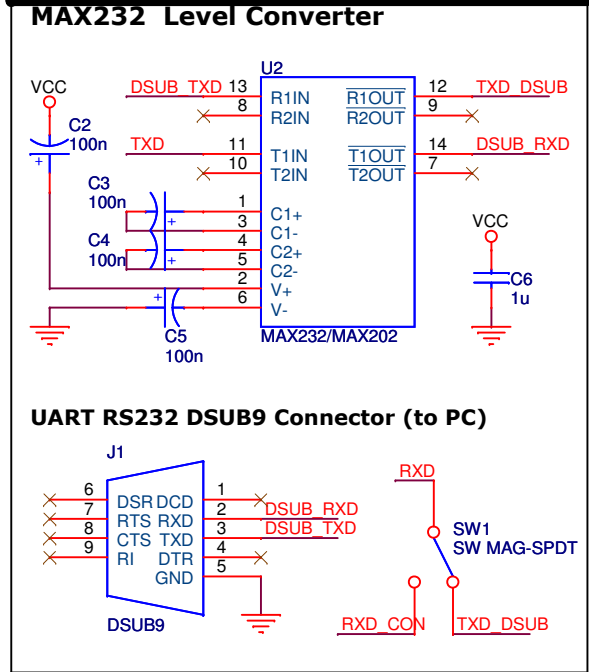

MultiBoard2 - Main - C. Dünweber (2010)

Title		
MultiBoard2 - Main - C. Dünweber (2010)		
Size	Document Number	Rev
A4	1/2	1.0
Date:	Thursday, April 29, 2010	Sheet 1 of 1

MultiBoard2 - Bluetooth - C. Dünweber (2010)

Title		
MultiBoard2 - Bluetooth - C. Dünweber (2010)		
Size	Document Number	Rev
A4	2/2	1.0
Date:	Monday, February 01, 2010	Sheet 1 of 1